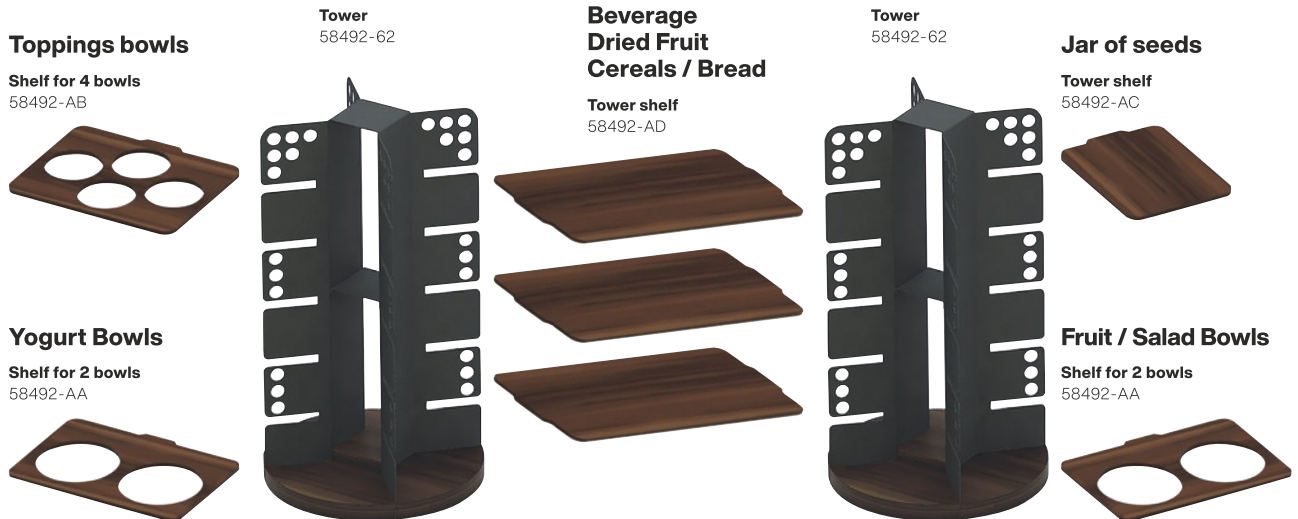

Large Spaces Tower

Width 1,50 m 59 in.

Accessories

Cold Beverage

4 - Cereal/Juice pitcher Bar
58499-04

Butter

2 - Cereal/Juice pitcher Bar
58499-02

Tableware

Small tray
58491-01

Insert for small tray
58491-AA

Label holder
58493-09

Napkin holder
58495-01