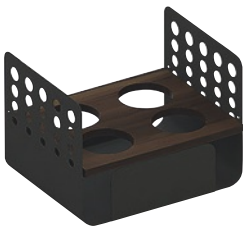

Equipped with electric heating plate.

SS

**2-cereal/juice pitcher Bar**

art.	dim. cm.	h. cm.	col.
58499-02	33,3x18,2	14,2	●
58499Y02	33,3x18,2	14,2	●

Equipped with 2 eutectic pads and Pc food pan GN 1/3 h 6,5 cm.

SS

**4-cereal/juice pitcher Bar**

art.	dim. cm.	h. cm.	col.
58499-04	34x27,3	25	●
58499Y04	34x27,3	25	●

Equipped with 2 eutectic pads and melamine food pan GN 1/2 h 10 cm.

**Shelf for 4-pitchers bar**

art.	dim. cm.
58499-AA	33,4x26,8