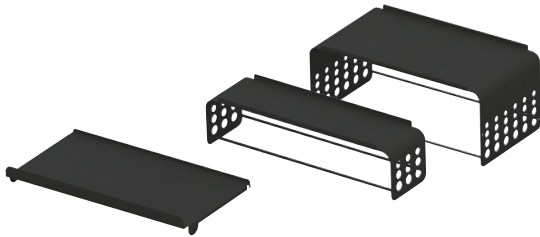

Large Spaces Modular stands

Width 2 m 78 3/4 in.

Croissant / Muffin

Removable shelf GN 1/1
58490-01

Stand GN 2/4
58494-02

Stand GN 1/1
58494-01