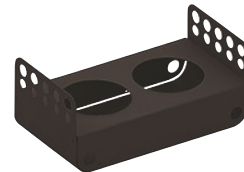

SS

**Cooled showcase**

art.	GN	dim. cm.	h. cm.	col.
58496-24	2/4	55,4x18	20,8	●
58496Y24	2/4	55,4x18	20,8	●

Equipped with tray GN 2/4, eutectic pads, melamine food pan GN 2/4 cm.

SS

**Heated showcase**

art.	GN	dim. cm.	h. cm.	col.
58498-60	1/1	55,4x35	20,8	●
58498Y60	1/1	55,4x35	20,8	●

Equipped with electric heating plate.

SS

**2-cereal/juice pitcher Bar**

art.	dim. cm.	h. cm.	col.
58499-02	33,3x18,2	14,2	●
58499Y02	33,3x18,2	14,2	●

Equipped with 2 eutectic pads and Pc food pan GN 1/3 h 6,5 cm.