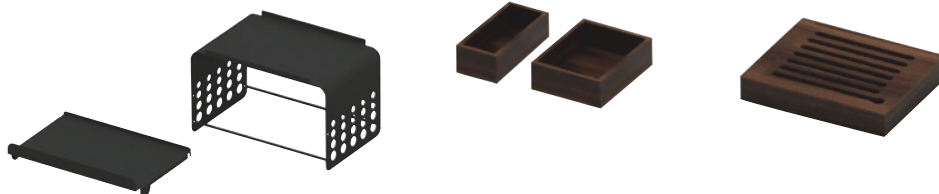

## Breadsticks / Bread

Removable shelf GN 1/2  
58490-02

Stand GN 1/2  
58494-03

Box  
68216-01

Box  
68216-02

Bread cutting board  
68217-32

Height 0,35 m - 13 3/4 in.